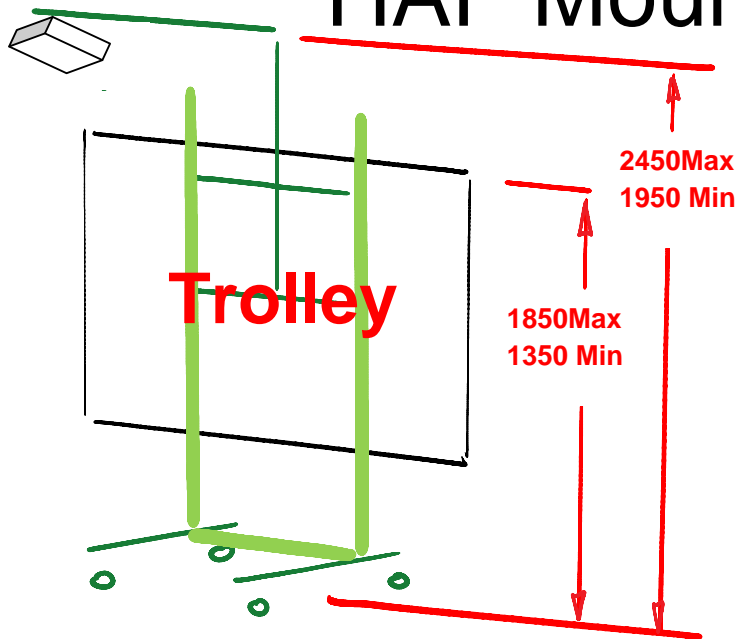

HAF Mounting Guide

Bolt **4x 169 brackets** inside for 450 stud centers. Outside for 600 studs.

Wall Mount measurements taken from the wall to the face of the board

Floor Mount measurements taken from the end of the floor bracket