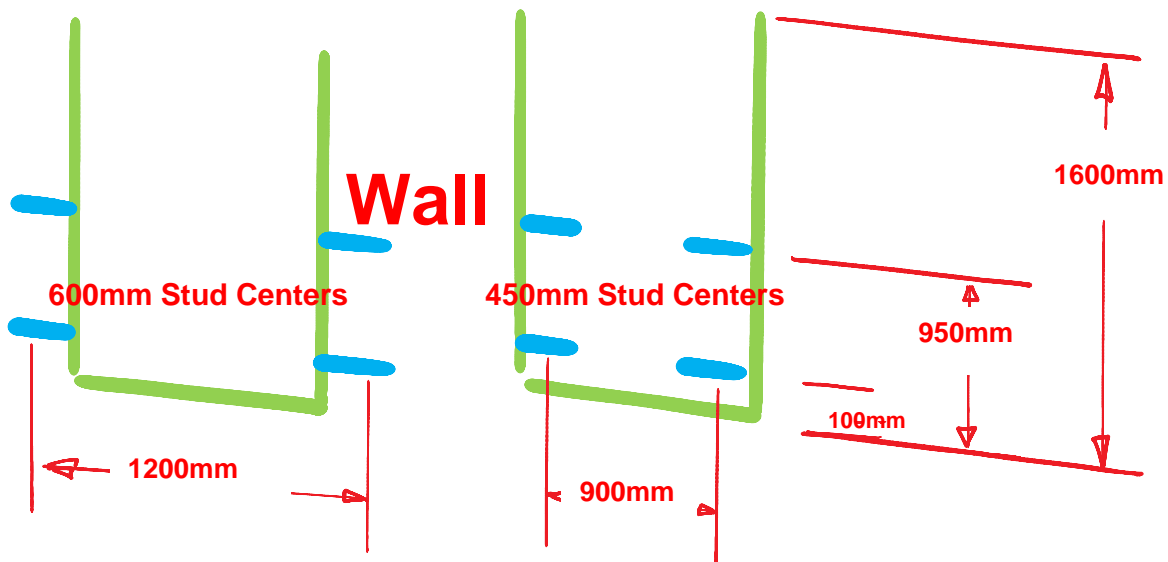

HAF Mounting Guide

Bolt **4x 169 brackets** inside for 450 stud centers. Outside for 600 studs.

Wall Mount measurements taken from the wall to the face of the board

Floor Mount measurements taken from the end of the floor bracket