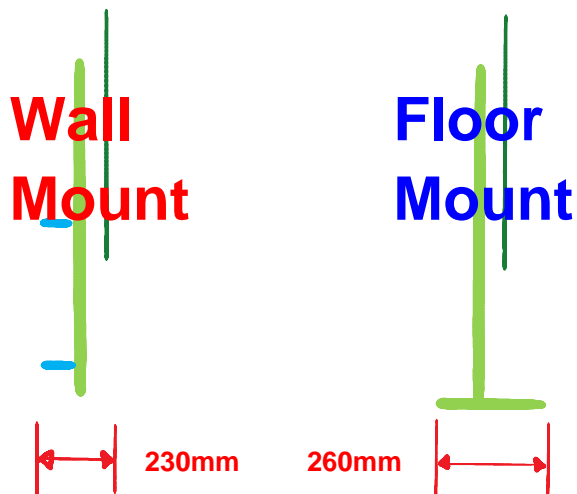

HAF Mounting Guide

Bolt **4x 169 brackets** inside for 450 stud centers. Outside for 600 studs.

Wall Mount measurements taken from the wall to the face of the board

Floor Mount measurements taken from the end of the floor bracket